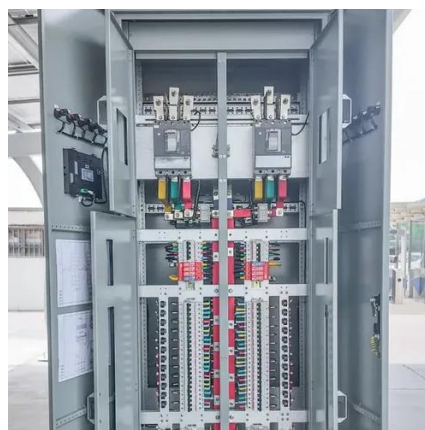

[APC NetShelter SX 48U 600mm Wide x 1200mm Deep Enclosure](#)

Vendor-neutral mounting for guaranteed compatibility with all EIA-310 compliant 19" equipment. The APC "Fits Like a Glove" money back guarantee provides peace of mind that all of your EIA-310-D ...