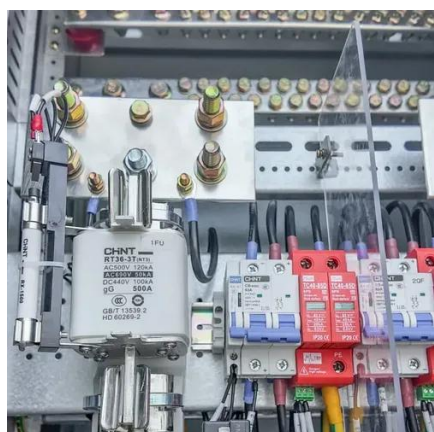

[42U Server Rack Cabinet 800mm Wide x 1200mm Deep with Side ...](#)

AZE's 42U 800mmWide x1200mmDeep server rack cabinet shall consist of welded and assembled steel frame construction, supporting computer server and data storage equipment by providing additional ...