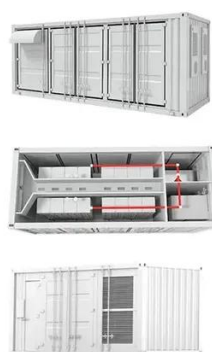

Outdoor cabinet C& I BESS

This product integrates a power conversion system (PCS), batteries, a battery management system (BMS), thermal management, power distribution, and fire protection, adopts single-serial design, and ...

261kWh

The ESS-261-2H-L is KonkaEnergy's premier, newly developed C& I (Commercial & Industrial) energy storage solution designed specifically for grid-connected applications.

[All-in-One BESS Cabinet On & Off Grid PQA-BC Series 125KW/261KWh](#)

All-in-One BESS Cabinet On & Off Grid PQA-C Series 125KW/261KWh. Battery Energy Storage System Outdoor Cabinet, with outdoor hybrid inverter.

All in one BESS Cabinet PL-ESS-125/261

Ensure reliable power supply: The "wind + solar + diesel" hybrid architecture, combined with energy storage system, ensures power supply continuity and improves power quality.