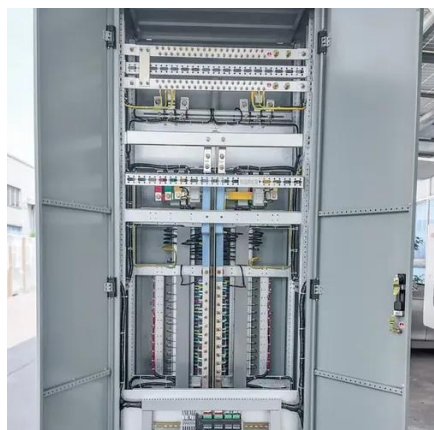

Off-grid bess cabinet for tourist attractions 120kW

Off-grid bess cabinet for tourist attractions 120kW

lobamba off-grid bess cabinet 120kw

Featuring lithium-ion batteries, integrated thermal management, and smart BMS technology, these cabinets are perfect for grid-tied, off-grid, and microgrid applications.

AZE BESS Cabinets

Our BESS systems are all-weather suited, with three different cabinet variations to suit any weather environment. With isolated output and online UPS for grid-connected applications, you have access ...

Specification for 120kW Automatic Grid

120kW automatic grid-connected and off-grid switching cabinet is an intelligent power distribution system integrating various electrical components, aiming at providing users with efficient, ...

[24-60kW 48-120kWh Modular Battery Storage System \(Stack 1 ...](#)

The AceOn Stack 24-60kW 48-120kWh modular battery storage system is fully integrated with a 3 phase inverter that can operate on or off grid, up to 10 battery storage modules and an energy management ...