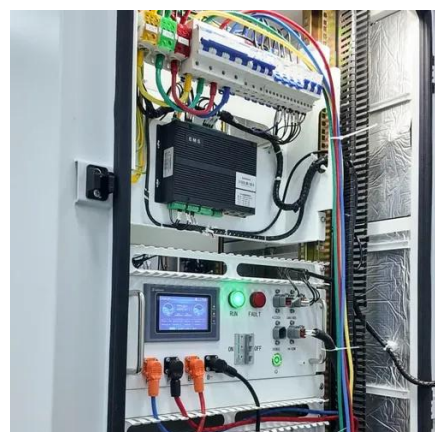

Cabinets and racks - KonkaEnergy

Designed for optimal performance, safety, and scalability, they ensure seamless integration with BESS systems. Power your business with reliability and innovation.