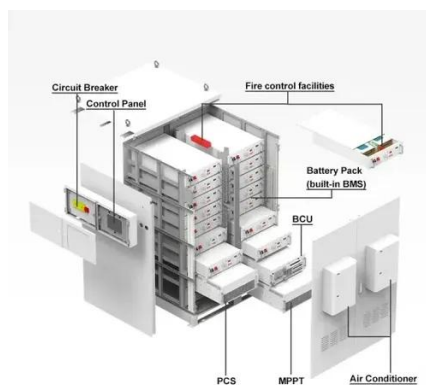

[Top 100 portable power station companies in China](#)

This article is going to introduce you the top 100 portable power station companies in China.

Niue outdoor power wholesaler

To be a premier outdoor power equipment distributor by providing the highest quality, best-built products, and creating a true partnership with world-class customer service and support.

[NIUE OUTDOOR POWER STORE YOUR GATEWAY TO RELIABLE ...](#)

It supports 2.5kWh battery expansion packs and can support up to 6 power packs, reaching 17.5kWh, to provide a stable power supply for various household appliances.

[THE GOVERNMENT OF NIUE NIUE S NEW POWER STATION SOFT](#)