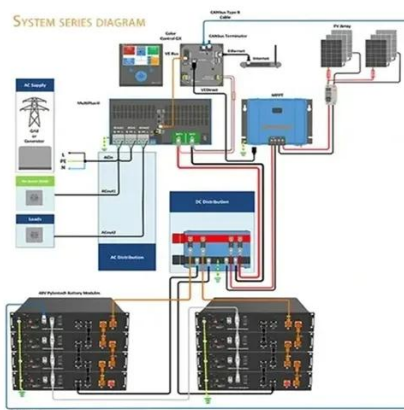

[BESS Commercial Energy Storage Cabinet System . AZE](#)

By seamlessly integrating leading brands hybrid inverters into the IP55-protected battery cabinet, a compact, easy-to-install, and high-performance turnkey energy storage system is achieved.

NEW ENERGY BATTERY CABINET STRUCTURE INTRODUCTION

French new energy battery cabinet battery cabinet communication power supply Indoor (external) type integrated cabinet, realizing multi-level modular design. Modular switching power supply, dynamic loop ...