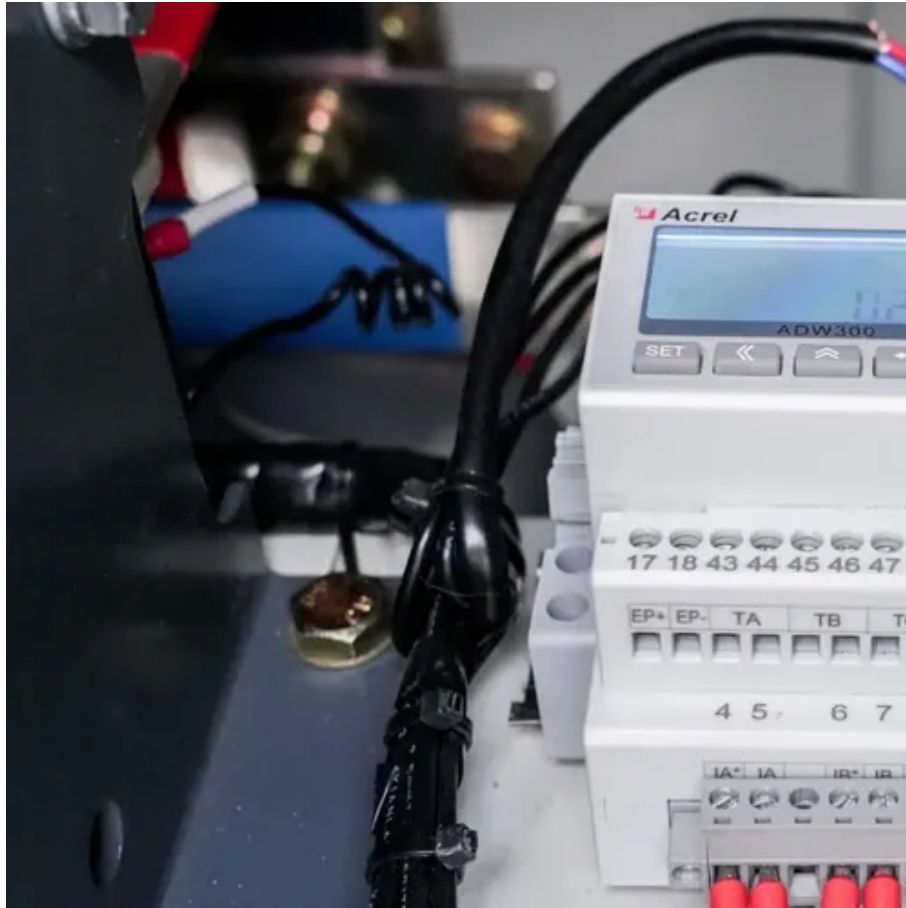

New Energy Battery Cabinet Chassis Base Station

New Energy Battery Cabinet Chassis Base Station

[Vertiv\(TM\) EnergyCore, Lithium Ion Battery Cabinet](#)

The Vertiv(TM) EnergyCore Lithium-Ion Battery Cabinet provides high power density in a compact design. It can deliver up to 222.2 kWb (Li7) or 263 kWb (Li5) in 600 mm wide cabinet. It is designed to operate at higher ...