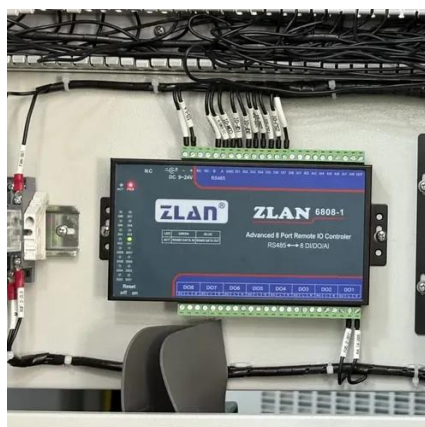

Disaster Emergency Communications

We prepare for, protect against, respond to, recover from and mitigate all hazards. We provide disaster emergency communications through six geographically dispersed Mobile ...