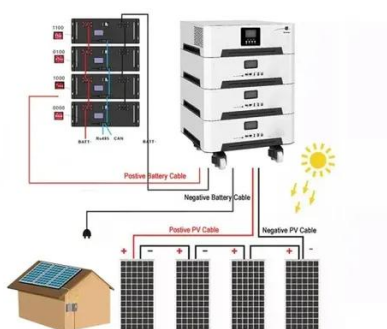

Namibia s photovoltaic integrated energy storage cabinet intelligent type

Namibia s photovoltaic integrated energy storage cabinet intelligent

[Home , Furntech Specialized Solar Solutions Namibia](#)

It is a versatile but complex product that will allow various functions of implementation; be it to increase a mini-substation's capacity, perform as a simple UPS unit or as an integrated off-grid decentralized ...

ENERGY STORAGE LARGE INVERTER

This is the 40kwh battery stackable lithium energy storage. 40kwh battery is the low voltage storage battery with 4 battery packs, each battery pack is 10kwh, and the top layer is the 10kw solar inverter, ...

Energy storage battery cabinet Namibia

This cabinet integrates advanced battery technology, energy management systems, and intelligent controls, achieving efficient energy storage in a compact device.

[Namibia Photovoltaic Energy Storage Equipment: Powering a ...](#)

[Namibia s Photovoltaic Energy Storage Project Powering a ...](#)

The modular containerized storage units can be expanded like Lego blocks as energy demands grow. Smart inverters with grid-forming capabilities ensure stability even during sudden cloud cover - a ...