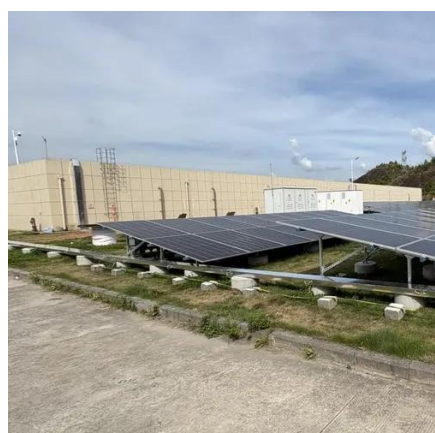

Namibia Maps & Facts

Namibia is a Southern African country located on the southwestern coast of the continent in the Southern and Eastern Hemispheres of Earth. It shares its land borders with four African countries.