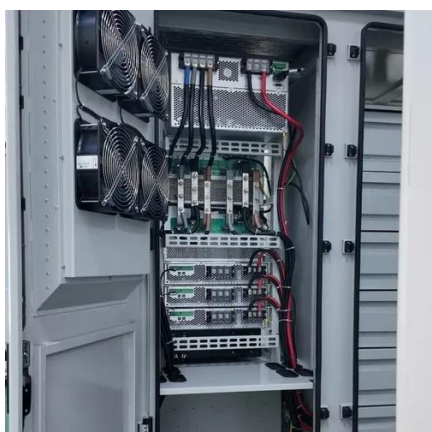

Modular debugging of data center cabinets for base stations

Modular debugging of data center cabinets for base stations

[Integrated Cabinet Modular Data Center-Fors](#)

Each sub-module is prefabricated in the factory, and the sub-modules can be assembled on site to form a row of cabinet modular data centers. The PM series has three types: closed cold channel type, ...

[Modular data center , MDC , prefab , Eaton](#)

Eaton's modular data center solutions are custom engineered to site-specific infrastructure requirements including power distribution, IT infrastructure, HVAC, etc. all in one enclosure.

Modular Data Center Solutions , Dell USA

Deploy technology at the edge or anywhere your data is generated with modularized, integrated racks built outside traditional data center constraints.

Cabinet Modular Data Center

Our modular design allows for flexible configurations ranging from 1 to 10 cabinets, features high seismic resistance, and can be installed in just one hour thanks to its plug-and-play design.

Rakworx

Rakworx's All-In-One cabinet is meticulously designed for peak efficiency and functionality. It includes premium features like environmental sensors, electrical systems, natural cooling, security measures, ...