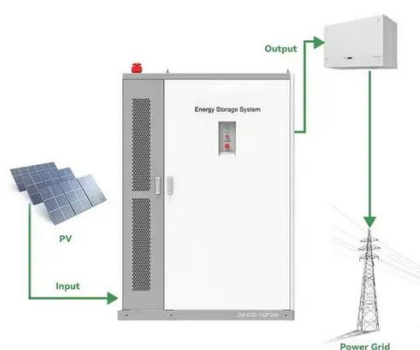

[Modular Data Center Products Tailored to Your Needs , MDC Station](#)

Explore MDC's range of prefabricated data center solutions, including indoor and outdoor modular designs, tailored for industries like enterprise IT, edge colocation, and smart manufacturing.

Prefabricated Data Center

Unlike other providers that put together various solutions for each project, Vertiv uses its own in-house solutions to coordinate the entire project, delivering integrated modular solutions efficiently and cost ...

[BROCHURE Improve data center speed to deployment](#)

Save costs Modular solutions prevent schedule and cost overruns, ensuring everything works together and can easily be installed and commissioned on site.

Modular Data Center Solutions , Dell USA