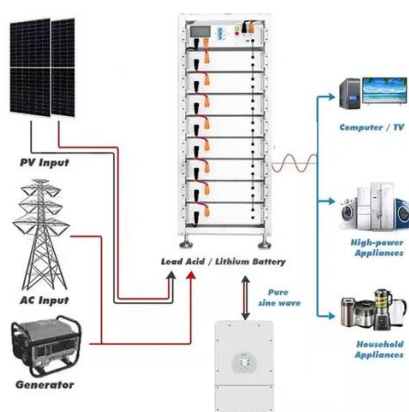

Our battery storage cabinets are constructed with a modular design, providing optimal flexibility for businesses across various sectors. Our power storage cabinets also adhere to safety and quality

...