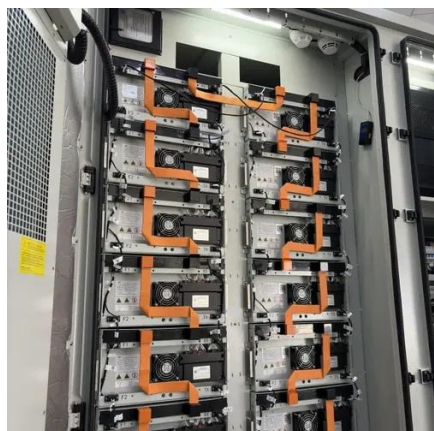

Modular battery cabinets for shopping malls grid-connected type in s