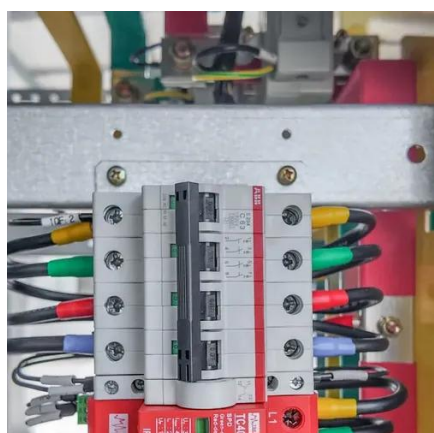

[southwest modular battery cabinet, 1200mm deep .etrailer](#)

Find the perfect southwest modular battery cabinet, 1200mm deep with our comprehensive selection and ensure the right fit!

BCT6L9N225

The CyberPower BCT6L9N225 3-Phase Modular UPS Battery Cabinet can hold up to 12 battery modules (BM120V30ATY). These 6-layer units can be configured as stand-alone cabinets, rack ...