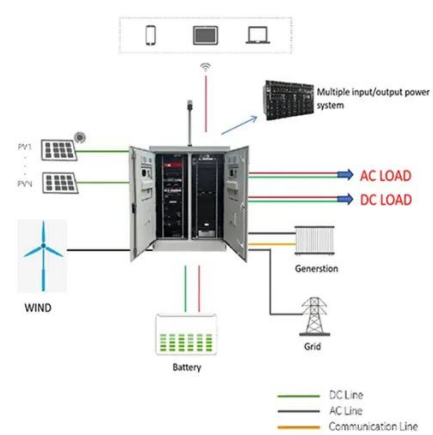

Modular Battery Cabinet for 5G Macro Base Stations Three-Phase

Modular Battery Cabinet for 5G Macro Base Stations Three-Phase

[Empowering next-generation Macro base stations](#)

With multiband support, high power output, and cost-effective designs, our solutions offer a compelling path forward for improving macro cell performance while reducing deployment costs.

LZY-ZB Telecom Battery Cabinet

LZY-ZB Telecom Battery Cabinet is a compact, rugged backup power solution that is intended for telecommunications infrastructure (e.g. cell towers, base stations and remote sites).

Battery Cabinets , CyberPower Systems

CyberPower 3-Phase Modular UPS Battery Cabinets are designed to accommodate several battery modules and can be configured into tower, side-by-side formations, or easily mounted in a rack.

[5G Base Station Power Supply with Battery & DC Distribution](#)

This 5G base station power supply system integrates battery backup, DC power distribution, and advanced control modules to ensure reliable energy support for critical telecom infrastructure.