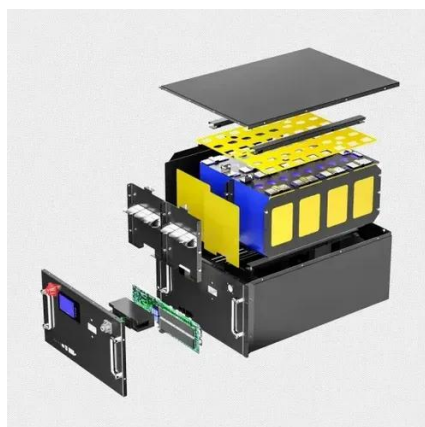

[How To Maximize Worksite Safety When Using Power Distribution Boxes](#)

Power distribution boxes are designed to be rugged, durable, and dependable in even the most challenging situations and outdoor environments. It's important to make sure you review all ...