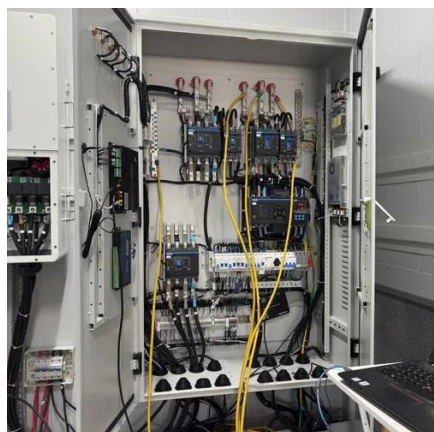

[Compact Outdoor Cabinet for 5G & 4G Base Stations](#)

Space-saving outdoor cabinet designed for 5G and 4G base station equipment. Provides reliable protection and easy deployment in telecom networks.