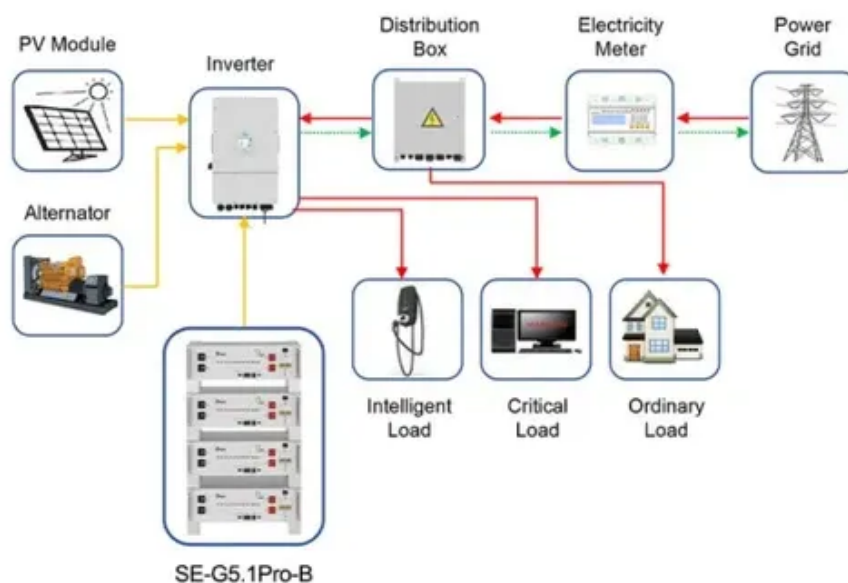

Male mobile base station outdoor cabinet