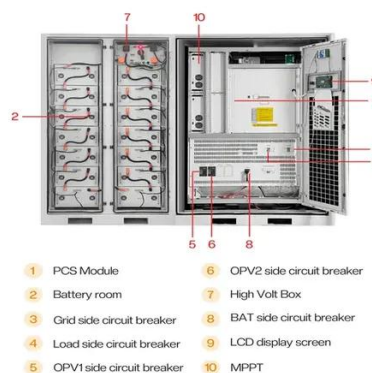

### Smart Energy Storage Cabinet System

Product Description Outdoor energy storage cabinet HJ-SG-C type: This series of products has built-in PCS, EMS, on-grid switching unit, power distribution unit, temperature control system, BMS system, ...