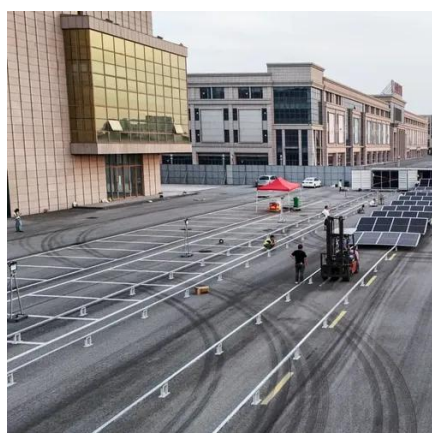

[BESS liquid cooling system HJ-G150-372L 150KW/372KWh Outdoor cabinet](#)