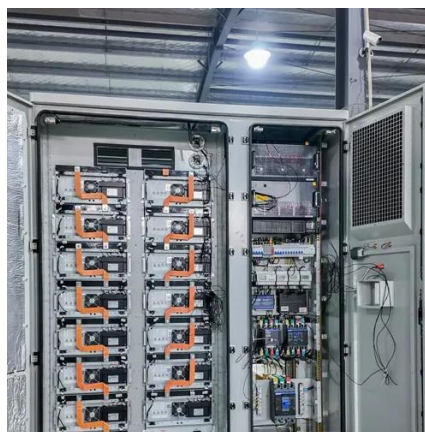

edentalmart

Outdoor telecom pole cabinets are ideal for wall-mounted outdoor installations, providing the perfect solution for CCTV, access control, public security, telecommunication systems and ...