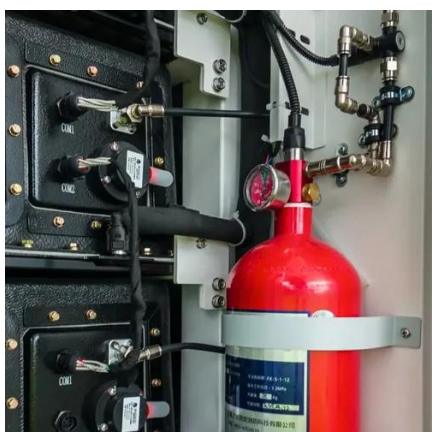

Datasheet Outdoor Cabinet Type 2 (DS)

The cabinet works very well as a stand-alone power / battery backup solution and provides additional space for telecom / Industrial equipment. In addition the outdoor enclosure is ...

[Luxembourg Outdoor Communication Battery Cabinet Specifications](#)

The cabinet is well suited for power, batteries and telecom equipment. What is a commercial & industrial battery storage cabinet? Commercial & Industrial Battery Storage Cabinet have a wide ...