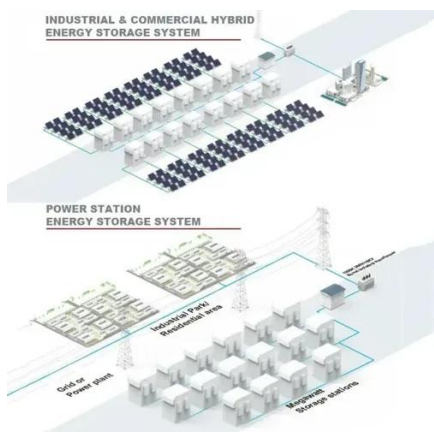

[95-Watt Outdoor Low Voltage Power Supply (1-Pack)](#)

Increased capacity power supply cable for Philips Hue Outdoor Low Voltage fixtures, such as Calla, Lily, or Lightstrips. Fill your entire outdoor space with smart light using this outdoor ...