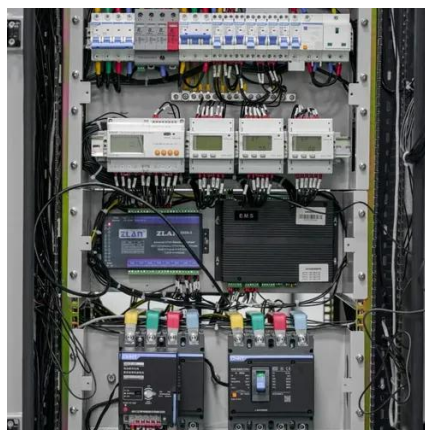

[Why Solar Modules Are Essential for Telecom Cabinets: 3 Key Roles ...](#)

Solar-powered systems support environmental goals by cutting carbon emissions and reducing noise and air pollution. Smart energy management and battery storage improve power ...