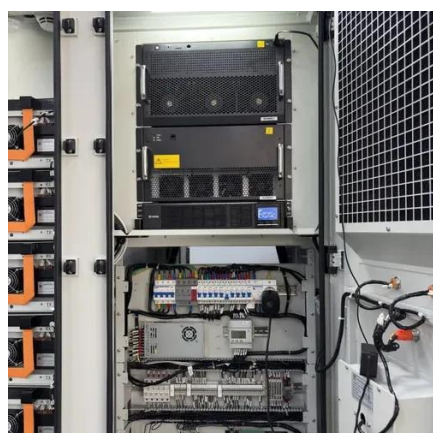

Powering a Sustainable Future *Summary:*
Discover how London's energy storage cabinet systems are revolutionizing urban power management. This article explores their applications across industries, ...

Pole-Type Base Station Cabinet for Communication and Energy Management

Discover the Pole-Type Base Station Cabinet with integrated solar, wind energy, and lithium batteries. Designed for seamless installation and remote monitoring, this energy-efficient cabinet ensures ...

Telecom Cabinet Communication Power + PV + Storage: Key Design ...

Combining solar power, energy storage, and communication power in telecom cabinets boosts reliability and cuts energy costs. Proper sizing of solar panels and batteries ensures stable ...

Indoor Photovoltaic Telecom Energy Cabinet

They transform solar-sourced DC into AC and store unused energy in high-performance battery packs, providing clean, renewable backup energy to mission-critical telecom equipment.