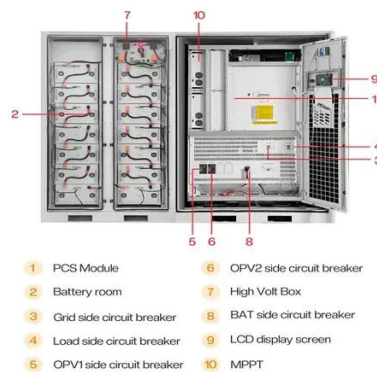

### [Outdoor Telecom & Edge Data Enclosures: Matching Rugged ...](#)

Learn how to match rugged connector interfaces with weatherproof outdoor enclosures for telecom and edge data centers. Ensure network reliability, uptime, and serviceability in harsh ...