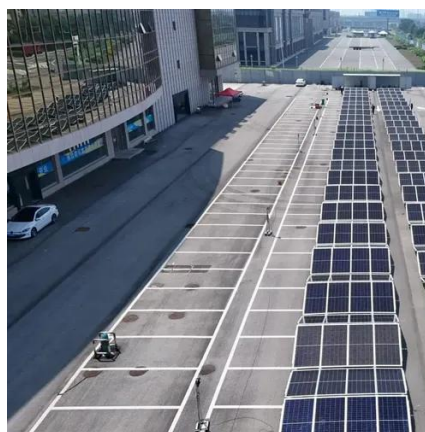

Linorite Solar Channel Steel Bracket

Strut Channel Brackets: These brackets are compatible with standard metal channels or struts, providing a versatile solution for mounting electrical, plumbing, or HVAC

[Adjustable Bracket Channel Post Brackets Support for Solar Rack ...](#)

Adjustable Design -- Adjustable angle: 0°~180°, easy to install, adjust the angle of the solar panel
High Quality -- Nice heavy adjustable bracket made of carbon steel, electro-galvanized ...