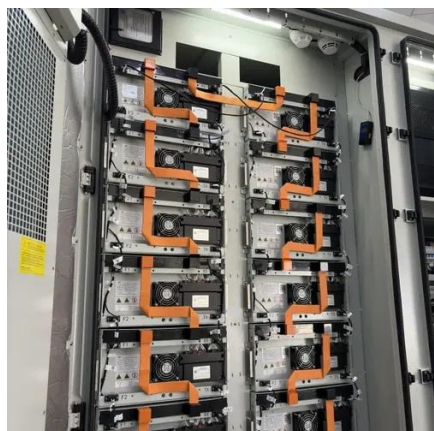

Lima Microgrid Energy Storage Battery Cabinet 25kW