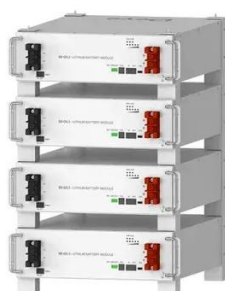

These racks are multi-functional rack enclosures designed to meet current IT market trends and applications ranging from high density computing and networking to broadcast and audio-video.

Deye Official Store

10 years
warranty

[47U Racks , 47U Server Cabinets , Server Room Environments](#)

We supply a wide range of 47U server cabinets made to order and stocked in the UK. The typical lead time is 5-7 days unless the cabinet is ex stock at time of order. Please also view our server rack

...

[47U Rack Cabinet Network Cabinet Model: GCTINDAPC47U](#)

Network/server cabinets are essential for maintaining reliability, security, and efficiency in IT infrastructure, supporting everything from small businesses to hyperscale data centers.