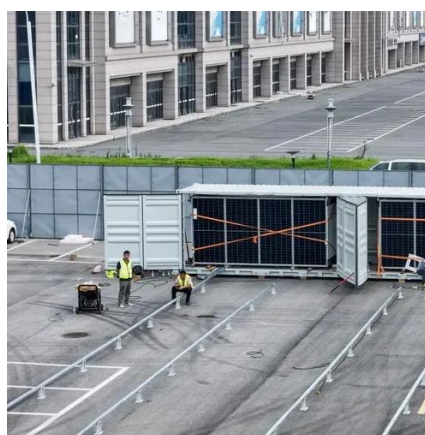

[Telecom Cabinet Power System and Telecom Batteries calculation ...](#)

By understanding the methods for calculating battery capacity, charge/discharge rates, and cycle life, you can optimize the performance of your telecom cabinet power system and telecom ...