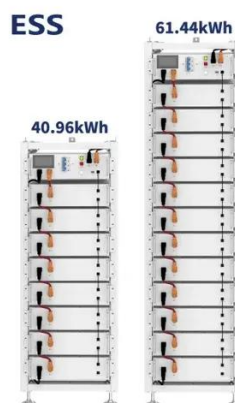

[5G Outdoor Coverage Solution_5G Outdoor Coverage Solution](#)

Based on the integrated base station developed by LX2160A, SageRAN adopts the integrated design method of 5G BBU and RRU. Based on the completely self-developed protocol stack, which can ...