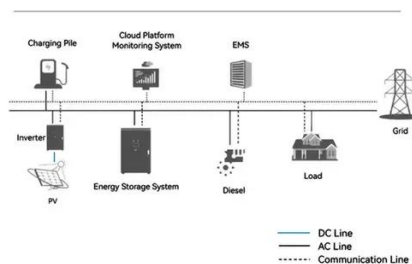

System Topology