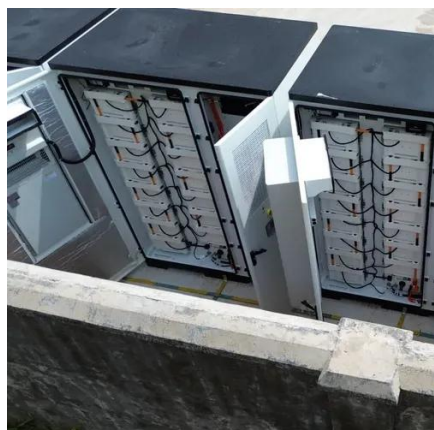

[Battery Cabinet, Battery Storage Cabinet, Battery Bank Rack](#)

EverExceed VRL A battery assembly cabinets are very durable, and easy to install. Engineered for use with most type of battery terminal models, these cabinets can fit a wide variety of applications. This ...