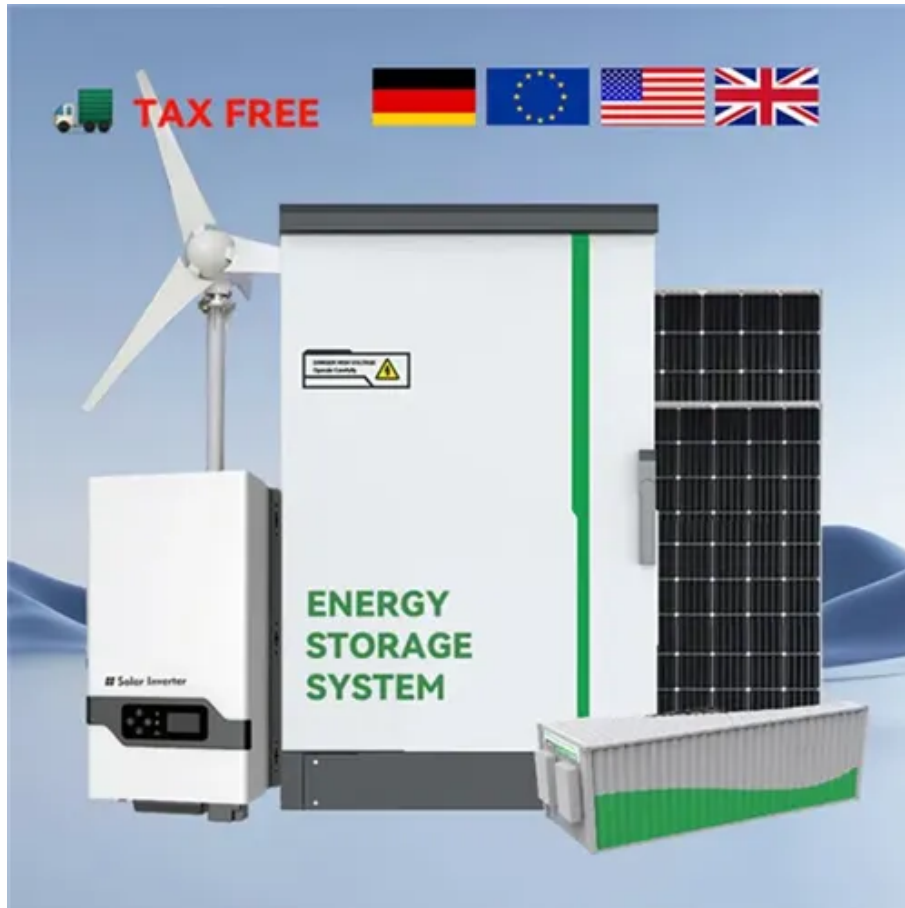

Latest Smart Solar Cell Cabinet Model

Overview

The all-in-one air-cooled ESS cabinet integrates long-life battery, efficient balancing BMS, high-performance PCS, active safety system, smart distribution and HVAC into one cabinet, enabling long-term operation with safety, stability and reliability. The MOBICELL-350 is the cabinet-mounted counterpart to our proven MOBISUN-350 trailer system. Built in a rugged, insulated NEMA 3X enclosure and skid-mounted for easy siting, the MOBICELL-350 integrates solar panels mounted on the outside walls of the cabinet, a 20 kWh AGM battery bank, and a 350W. and smart product. Generac empowers installs to succeed with a lead-driven path to business growth, backed by a national network of expert sales, installation, n during an outage. This is a brand new Ecolinx Gen 1 storage system that can hold up to 10 battery cells, 20kwh of storage. This unit is not activated and. The BSLBATT PowerNest LV35 hybrid solar energy system is a versatile solution tailored for diverse energy storage applications. Maximize solar energy usage, reduce energy bills, and ensure reliable backup power. Did you know that, according to the.

Latest Smart Solar Cell Cabinet Model

[MOBICELL-350 -- Hybrid Solar + 350W Propane Fuel Cell Cabinet](#)

Built in a rugged, insulated NEMA 3X enclosure and skid-mounted for easy siting, the MOBICELL-350 integrates solar panels mounted on the outside walls of the cabinet, a 20 kWh AGM battery bank, ...

[Innovative Solar Battery Storage Cabinets for Maximum Energy ...](#)

These cabinets have smart energy management systems built right in. They let you keep an eye on your energy use in real time and even suggest the best times to store or use solar power ...