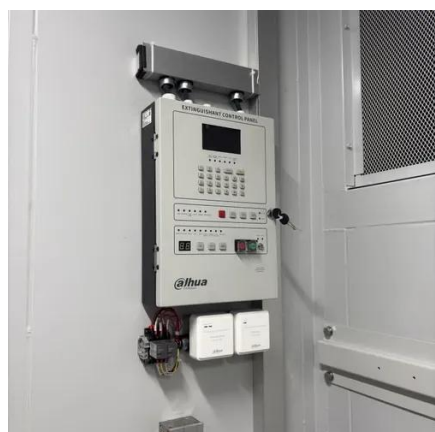

[CATL 90KW/266KWH All-in-one Outdoor Cabinet...](#)

90KW/266KWH All-in-one Fully integrated Outdoor Cabinet BESS produced by ...

Energy Storage Solutions

Our storage systems work with different power sources, whether connected to the grid or in off-grid situations, also known as island mode. If there's no grid connection, the system can work with solar, ...

BESS Cabinet

What Is a BESS Cabinet? A BESS cabinet is an industrial enclosure that integrates battery energy storage and safety systems, and in many cases includes power conversion and control systems. It is ...