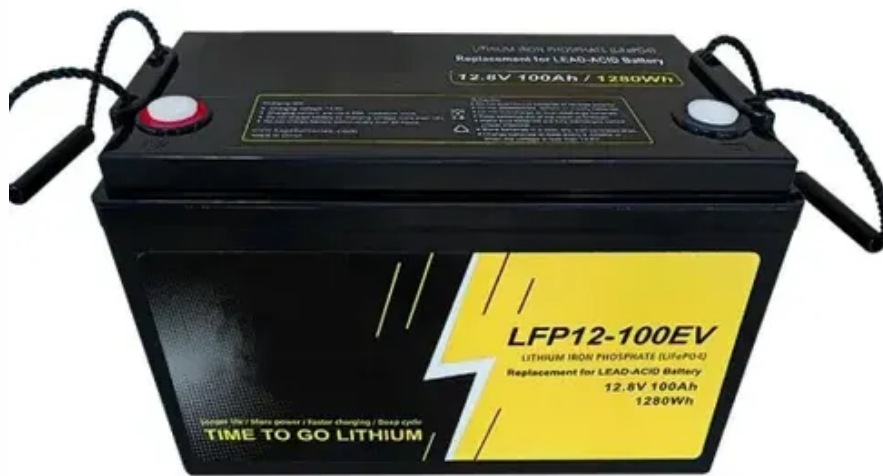

Kuwait off-grid bess cabinet m-series

Kuwait off-grid bess cabinet m-series

[Solar Battery Kuwait - Top Energy Storage Systems for Homes](#)

Discover solar battery solutions in Kuwait for homes and commercial use. Get factory prices on LiFePO4 batteries, inverters, and energy storage systems from top BESS manufacturer ...

BESS Cabinet

What Is a BESS Cabinet? A BESS cabinet is an industrial enclosure that integrates battery energy storage and safety systems, and in many cases includes power conversion and control systems. It is ...