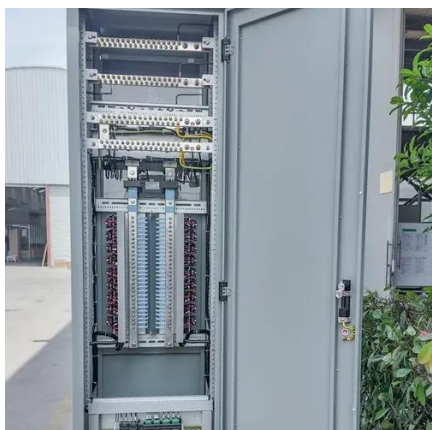

[Kinshasa Special Energy Storage Battery Model: Powering Africa's](#)

In the heart of Central Africa, Kinshasa's growing energy demands meet unique challenges - frequent power outages, limited grid infrastructure, and increasing reliance on solar energy.