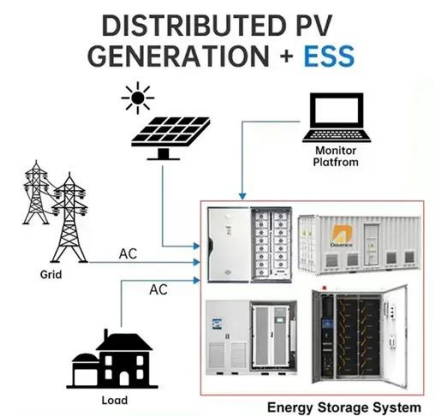

[Top Manufacturers of Large Energy Storage Cabinets in Kinshasa: ...](#)

Discover the leading manufacturers driving energy storage innovation in Kinshasa. This guide explores applications, market trends, and actionable insights for businesses seeking reliable power solutions.

[Energy Storage Batteries 101: A Complete Beginner's Guide for ...](#)