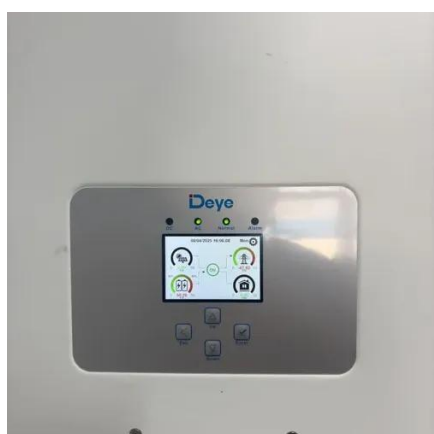

[KINSHASA ENVIRONMENTALLY FRIENDLY BATTERY CABINET ...](#)

What is a typical battery cabinet? A typical cabinet integrates batteries, racking and chargers into an indoor (NEMA 1 or IP21) or outdoor (NEMA 3R or IP54) rated enclosure. There are many different ...