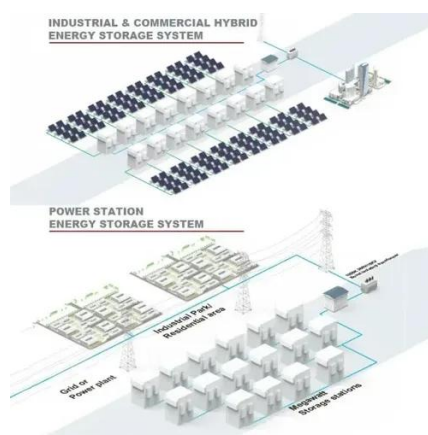

Energy Cube 50kW-100kWh C& i ESS integrates photovoltaic inverters and a 100 kWh energy storage system. It includes battery cells, Battery Management System (BMS), photovoltaic inverters, fire ...

KIGALI SMART ENERGY STORAGE CABINET SOLUTION

Smart integration features now allow multiple containers to operate as coordinated virtual power plants, increasing revenue potential by 25% through peak shaving and grid services.