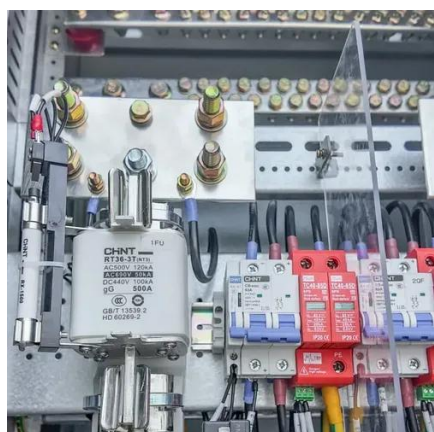

Junction Boxes at Lowes

An electricity junction box does more than guard against damage to the wiring itself. It also helps to protect residents of a home or inhabitants of a building against injury, as damaged and exposed ...

[What is a Junction Box (or jbox)? , Electrical Knowledge](#)

A junction box - also known as an ' electrical box ', ' jbox ', 'or ' terminal box ' - is a protective box where wires are interconnected. Junction boxes are often built into the plaster of a ...

Junction box

An electrical junction box (also known as a " jbox ") is an enclosure housing electrical connections. [1] Junction boxes protect the electrical connections from the weather, also playing a crucial role in ...

[What Is an Electrical Junction Box and Why Do You Need One?](#)