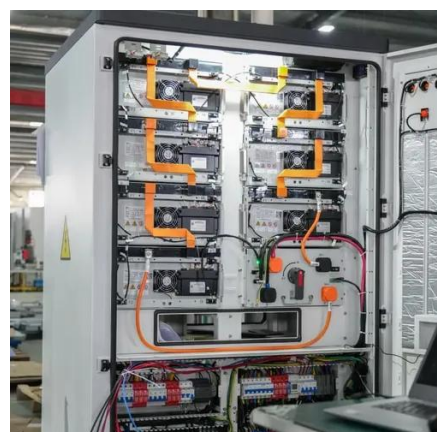

[What is a Junction Box? A Complete Beginner's Guide](#)

A junction box is an enclosure that houses and protects electrical wire connections. It provides a secure chamber where multiple wires can be spliced, joined, or split into different circuits ...

What Is a Junction Box? , Angi

A junction box is a protective enclosure where electrical wires connect, splice, and safely distribute power. Homeowners should match junction box size and material to wiring and location for ...

[What Is a Junction Box Used For and Why It Matters](#)

A junction box is an enclosure that safely houses electrical connections -- where two or more wires meet, split, or continue. Its job is to contain electrical splices, protect conductors from ...

Junction box

An electrical junction box (also known as a " jbox ") is an enclosure housing electrical connections. [1] Junction boxes protect the electrical connections from the weather, also playing a crucial role in ...