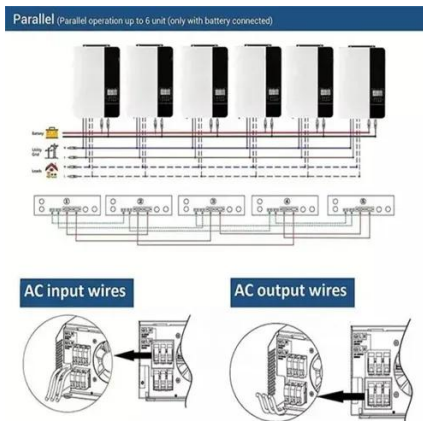

Comprehensive guide to 285 watt solar panels including specifications, top manufacturers, pricing, and installation considerations. Updated for 2025.