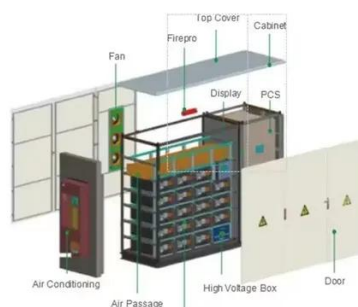

[Jinko Solar , Eagle Dual 60 265-285W , Solar Panel ...](#)

Jinko Solar Co., Ltd. Solar Panel Series Eagle Dual 60 265-285W. Detailed profile including pictures, certification details and manufacturer PDF.