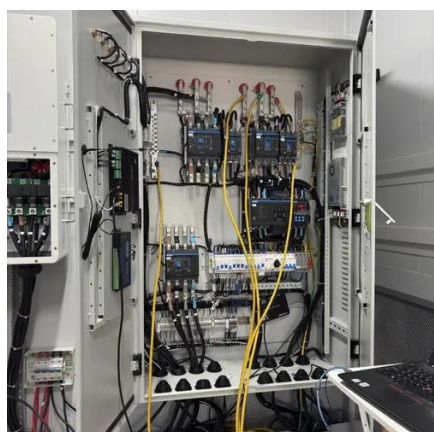

[NEMA 4X Outdoor Telecom Enclosure Manufacturer](#)

Leading global manufacturer of indoor and outdoor NEMA 3R to 4X enclosures for Telecommunication, Aerospace, Green Energy, Oil Gas and Utilities markets.