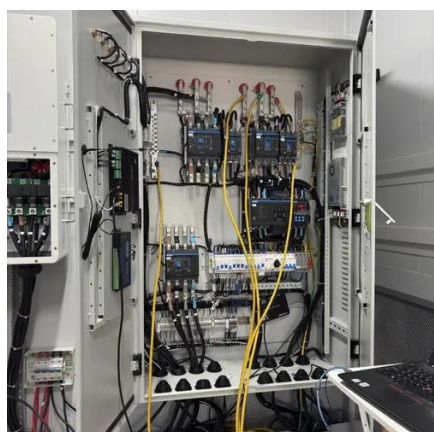

### [Outdoor Telecom Cabinet , Outdoor Telecom Enclosures , Cube Cabinet](#)

Charles Universal Broadband Enclosures (CUBE) are constructed to withstand the elements and provide superior protection for active electronics in all environments.