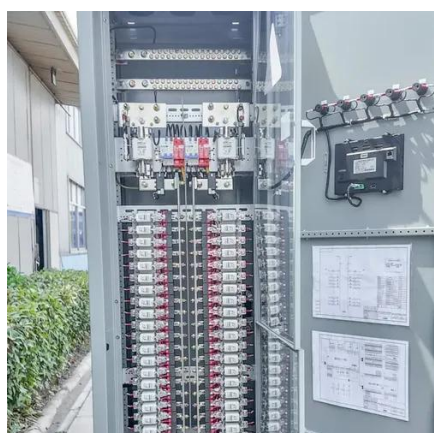

[NEMA 4X Outdoor Telecom Enclosure Manufacturer](#)

Leading global manufacturer of indoor and outdoor NEMA 3R to 4X enclosures for Telecommunication, Aerospace, Green Energy, Oil Gas and Utilities markets.

[Jerusalem Is Destroyed , Children's Bible Lessons](#)

King Zedekiah of Judah rebels against King Nebuchadnezzar of Babylon. Jehovah abandons the people of Judah and Jerusalem for continuing to worship false gods.

[Weatherproof Outdoor Electrical Enclosures , Durable Outdoor Telecom](#)

At AZE Telecom, we specialize in designing and manufacturing weatherproof outdoor electrical enclosures and outdoor enclosures for electrical equipment that ensure your systems remain safe, ...

Jerusalem