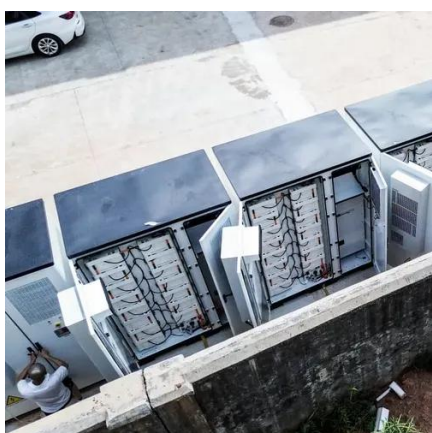

Jerusalem Destroyed by the Romans