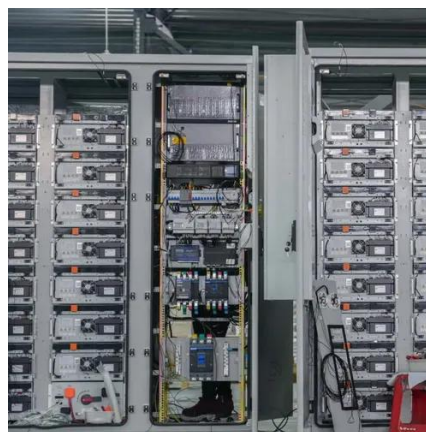

[Ranking of Outdoor Power Supply Manufacturers in Luxembourg: ...](#)

The ranking of outdoor power supply manufacturers in Luxembourg reflects a market prioritizing sustainability and smart technology. From hybrid solar systems to AI-optimized generators, local ...