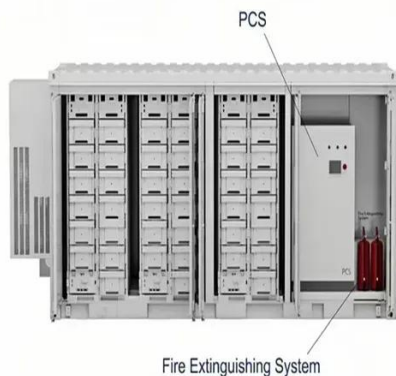

Is Luxembourg s outdoor power supply fast