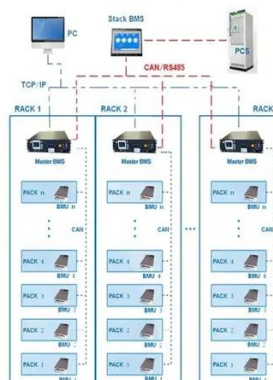

...

BMS Wiring Diagram

[Outdoor Enclosures , NEMA-Rated Telecom Cabinets , IP55, IP65](#)

Explore Waterproof & Weatherproof NEMA-Rated Outdoor Enclosures and Cabinets with AZE! Durable Materials: Choose from galvanized steel, stainless steel, or aluminum for superior corrosion ...