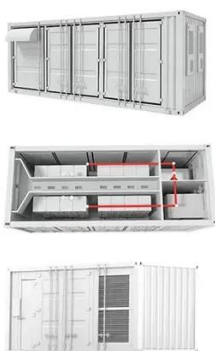

[What Outdoor Telecom Cabinets Need to Last](#)

Ensure your outdoor telecom cabinet lasts in extreme environments with weatherproof designs, corrosion-resistant materials, and regular maintenance practices.