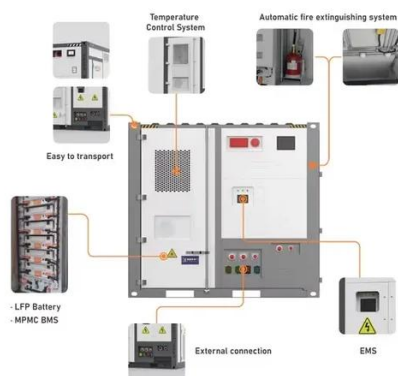

### [GOODWE 50kW GW50KN-MT 4 MPPT 3 Phase Grid-tied Solar inverter](#)

GOODWE 50kW, GW50K-MT is the second generation of GoodWe MT series inverter is suitable for medium and large scale commercial rooftops and ground-mounted solar PV systems with 30% DC ...

### [Solar Inverter GoodWe GW50KN-MT Three-Phase](#)

Goodwe three-phase solar inverter of 50000W with SetApp configuration, specially designed for self-consumption installations without battery. It is part of the second generation MT series and includes ...