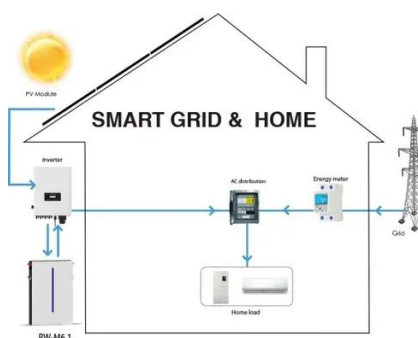

What is an Inverter? An inverter (or power inverter) is defined as a power electronics device that converts DC voltage into AC voltage. While DC power is common in small gadgets, most ...

Power inverter

A power inverter, inverter, or invertor is a power electronic device or circuitry that changes direct current (DC) to alternating current (AC). [1] The resulting AC frequency obtained depends on the particular ...

Power inverter buying guide

What is an inverter? A power inverter is a device that converts low-voltage DC (direct current) power from a battery to standard household AC (alternating current) power.

Technaxx 2000 -Watt Power Inverter Lowes

The TE22 Sine-Wave Power Inverter from Technaxx® is a versatile inverter that can convert 12-volt DC battery power into standard 120-volt AC mains voltage, allowing users to connect a wide variety of ...