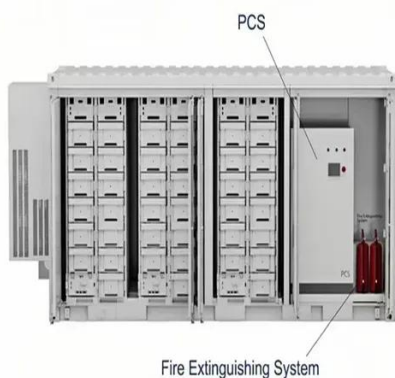

[1500W Power Inverter, DC 12V to AC 110V/220V, Dual Outlets for ...](#)

Elevate your power solutions with our 1500W DC 12V to AC Power Inverter. Perfect for home, car, and outdoor use!

[1500W Modified Sine Wave Inverter - 12V to 220V Power Converter ...](#)

The 1500W modified sine wave inverter offers peace of mind -- you'll never be left without power when you need it most. Compact yet reliable, it's your portable lifeline for unpredictable scenarios.

[EDECOA Pure Sine Wave Power Inverter 12V to 220V 1500W With ...](#)

Pairs well with EDECOA Pure Sine Wave Power Inverter 12V to 220V 1500W With UPS and Charger Function $221.43 Add to cart

[1500 Watt Modified Sine Wave Inverter, 12VDC to 220VAC](#)