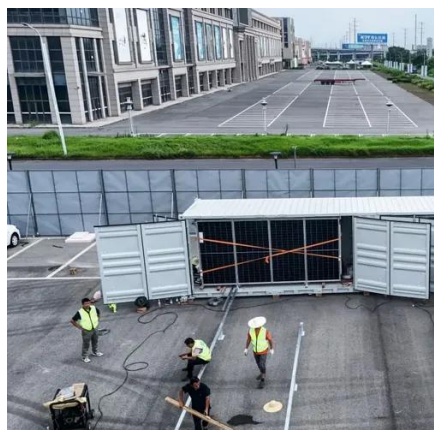

[Heavy Duty 1.2mm Steel Cabinet 1200h x 1200w](#)

Manufactured from extra strong 1.2mm steel, this sturdy storage cabinet also has a heavy welded construction. It comes with 2 adjustable shelves with tough 100kg UDL maximum load capacity.

[USA-Made Steel Storage Cabinets, Lockers, and Industrial Workstations](#)

The heaviest-duty and longest-lasting storage products, built to withstand high-traffic industrial settings and guaranteed to last a lifetime. Extra heavy-duty storage with notable savings vs. the 12 gauge ...