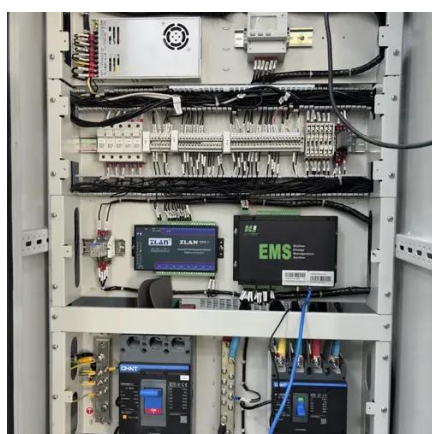

BESS (Battery Energy Storage Systems)

Huijue, a leading BESS manufacturer, offers top-performing lithium battery-powered storage solutions. Ideal for grids, commercial, and industrial applications, our systems seamlessly integrate and ...

[Recommended Manufacturers of Home Energy Storage and ...](#)

GSL ENERGY, as a specialized BESS manufacturer, can customize home energy storage and commercial and industrial energy storage solutions for homes, resorts, factories, and ...

Outdoor Bess Solar Cabinet

This supplier is both a manufacturer and trader, offering full customization, design customization, and sample customization. The main sales countries are Indonesia, Croatia, and France.

[Custom Integrated Bess Solar Cabinet Pricelist, Supplier](#)