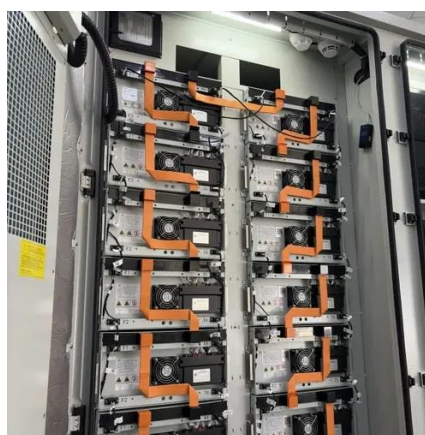

[200kwh Outdoor Integrated Energy Storage Cabinet](#)

Place Of Origin: Foshan, Guangdong Province, China BrandName: Tanfon Solar MOQ: 1 set, Accpet OEM & ODM Certificate: TUV, ETL, ISO, CE, RoHS Payment: T/T, L/C, Paypal, Western Union