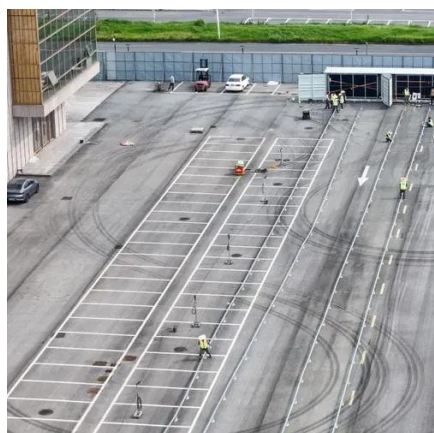

[Serveredge 27RU 800mm Wide & 800mm Deep Fully ...](#)

This premium Serveredge Cabinet is packed with features designed to simplify ...