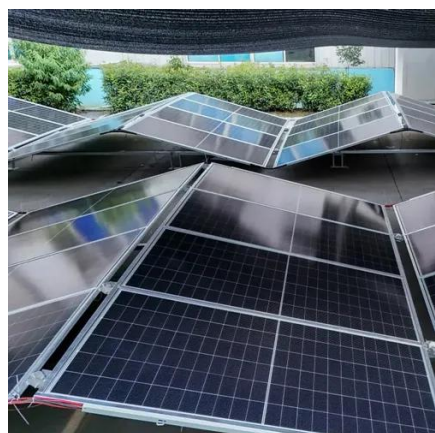

[Container Turns Into Energy Fortress: Modular Miracle of Energy ...](#)

Take the example of Huijue Group's container-type energy base stations, which are designed for outdoor use in various scenarios--communication, smart cities, and more.

[Huijue base station energy storage battery](#)