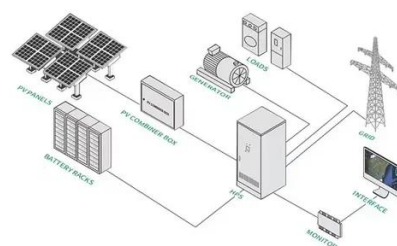

[Huawei Inverters , Technology for Residential Use](#)

With the Smart Power Sensor, the Huawei solar inverters of the SUN2000L Smart Energy Center series can show, in addition to the solar production, the demand of the installation and offers the possibility of ...