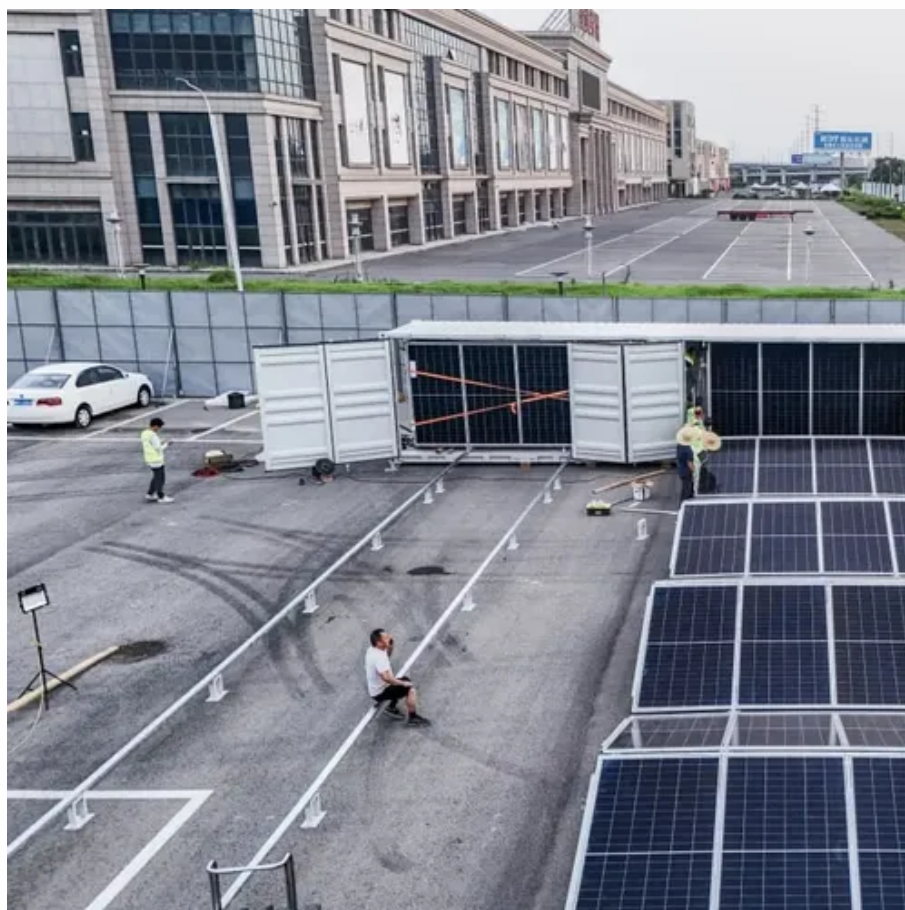

Huawei base station wind power supply cabinet

Huawei base station wind power supply cabinet

HUAWEI BTS 3900 CABINET INDOOR MACRO BASE STATION

The base station power cabinet is a key equipment ensuring continuous power supply to base station devices, with LLVD (Load Low Voltage Disconnect) and BLVD (Battery Low Voltage Disconnect) ...

Huawei base station wind power supply technology

Considering that remote base stations must be highly-integrated, inexpensive, and modest, Huawei has developed its all-on-pole EasySite solution, which integrates the base station,

HUAWEI BASE STATION WIND POWER SUPPLY TECHNOLOGY

For the micro base station, all-Pad power supply mode is used, featuring full high efficiency, full self-cooling and smooth upgrade for rapid deployment and site construction & operation costs reduction.