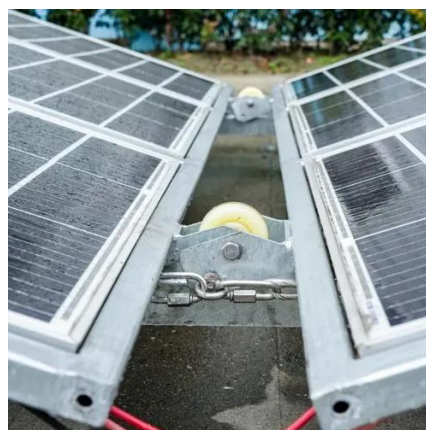

Huawei solar Curtain Wall Accessories

Introduction: Photovoltaic Curtain Wall refers to a new type of building exterior wall system that combines solar photovoltaic power generation technology with building curtain walls.