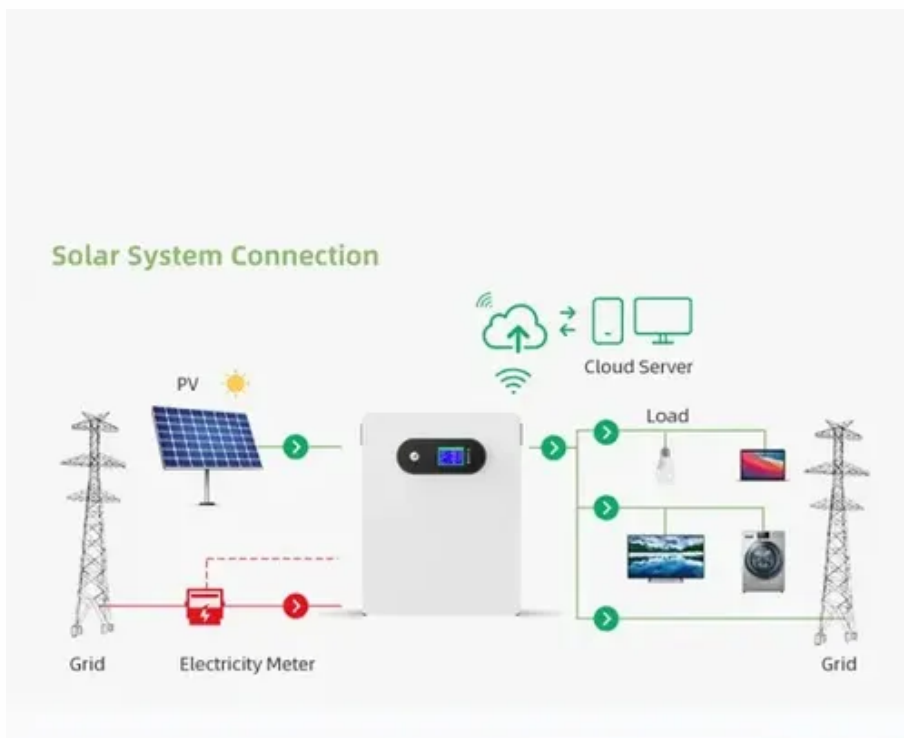

Huawei Swaziland solar curtain wall

Huawei Swaziland solar curtain wall

[Swaziland Single Glass Photovoltaic Curtain Wall Advantages](#)

It combines PV power generation technology with curtain wall technology, which uses special resin materials to insert solar cells between glass materials and convert solar energy into electricity ...

Huawei Swaziland solar Curtain Wall

It combines PV power generation technology with curtain wall technology, which uses special resin materials to insert solar cells between glass materials and convert solar energy into electricity ...

[Swaziland photovoltaic curtain wall system effect](#)

The purpose of this study is to explore the application of photovoltaic curtain walls in building models and analyze their impact on carbon emissions in order to find the best adaptation

Huawei photovoltaic curtain wall

It combines PV power generation technology with curtain wall technology, which uses special resin materials to insert solar cells between glass materials and convert solar energy into electricity ...