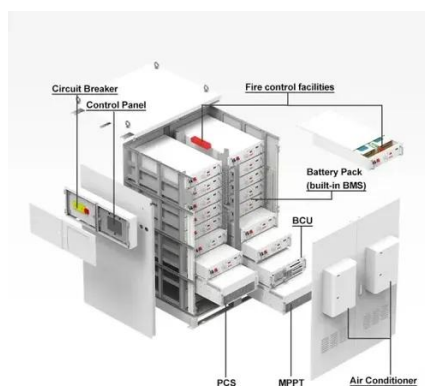

How much does a 20kW outdoor telecom cabinet for base stations cost in southeast asia

How much does a 20kW outdoor telecom cabinet for base stations cost

Outdoor Telecom Cabinets

Amphenol Walk-In Cabinets (WIC) are protective walk-in enclosures housing an integrated system of electronic components and equipment that can serve fiber and copper interfaces. The WIC offers a ...

[Outdoor Integrated Telecom Cabinet for Base Stations & Nodes](#)

Durable outdoor integrated telecom cabinet for base stations and data nodes. Provides reliable protection and efficient housing in harsh environments.

[Rugged Outdoor Telecom Cabinet with Cooling Options](#)

Ideal for telecom base stations, wireless backhaul, and fiber distribution nodes, the cabinet ensures safe and stable operation in harsh weather, with flexible configurations for power, battery, and network ...