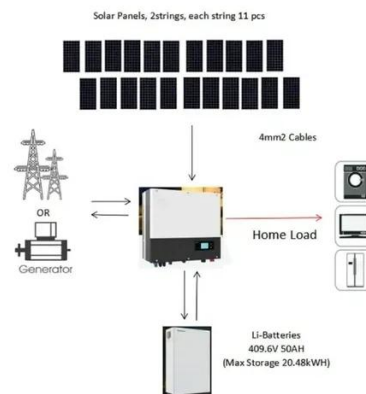

Learn what to look for in an inverter 24V 220V: key specs, types, and real buyer insights to make a confident purchase decision.

[Best 24V to 220V Power Inverters for Home, RV, and Solar Systems](#)

Choosing the right power inverter 24V to 220V is crucial for efficient energy conversion and reliable power supply in various settings such as homes, RVs, trucks, and off-grid solar systems. ...