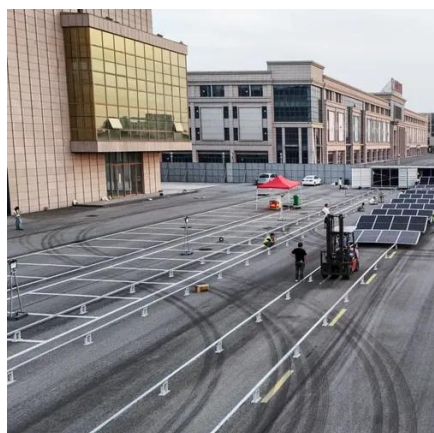

China Energy and Infrastructure Map